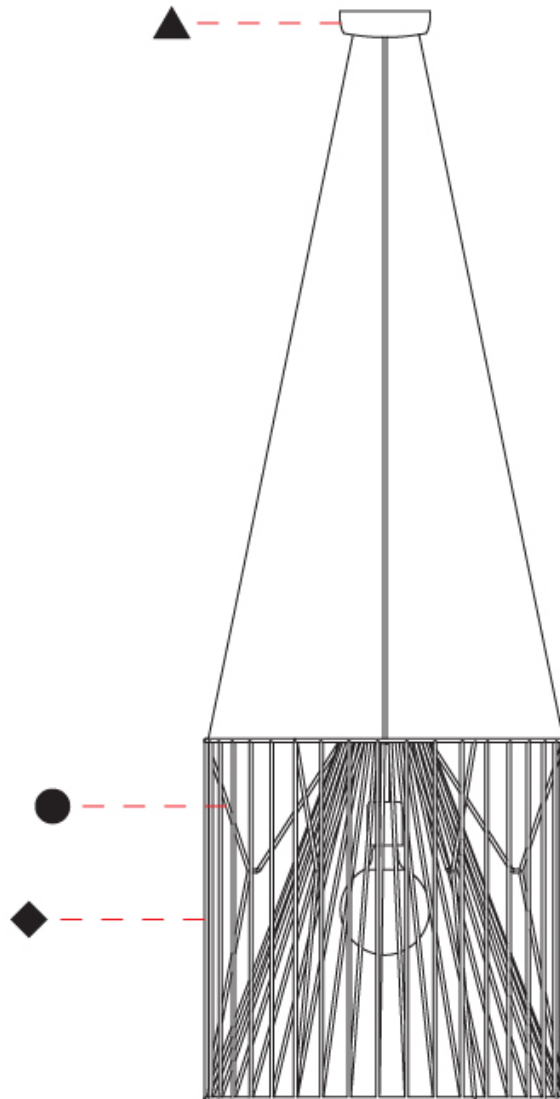

MARIOLA SUSPENSION

D111181-

PROJECT

TYPE

SPECIFIER

QUANTITY

DATE

D