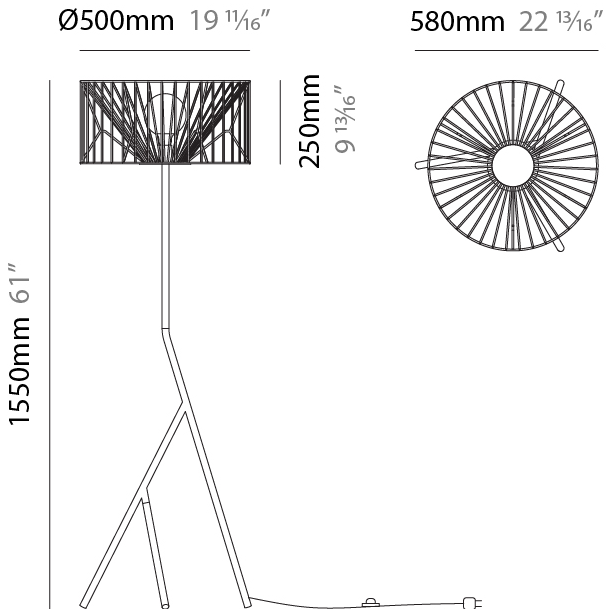

PROJECT	_____
TYPE	_____
SPECIFIER	_____
QUANTITY	_____
DATE	_____

MARIOLA PORTABLE

D114030-

base number	Finish	Finish	Finish
	Options	Options	Options

1. To build a product code in our configurator select the specify button on the base model # product page
2. To build a manual product code on this datasheet choose from the options listed below in blue font and add the suffix to the base model #

GENERAL

Series: Mariola
Brand: Ole
Division: Design
Mounting Type: Portable
Mounting Location: Floor
Subcategory: Ambient

PHYSICAL

Shape: Abstract
Diameter (mm): 500
Diameter (in): 19 11/16
Height (mm): 1550
Height (in): 61
Light Distribution: Omnidirectional
Fixture Finish: BEI / BLK / BLU / COG / DGN / GRY / MRN / MOC / MUS / OLV / SIL / STN / TER / WHI
Holder Finish: WHI / GSD
Accent Finish: WHI
Fixture Material: Fabric Cord / Metal
Cable Details: 100/100 Cord

ELECTRICAL

Number of Lamps: 1
Lamp Type: LED Retrofit
Lamp Shape: A19
Bulb Included: Bulb Not Included
Max. Wattage Per Lamp (W): 15
Lamp Base: E26
Input Voltage (V): 120
Upon Request: 277Vac / GU24

LED

OPTICAL

RATINGS AND CERTIFICATIONS

Certified By: Certified for North American Standards
IP rating: IP20