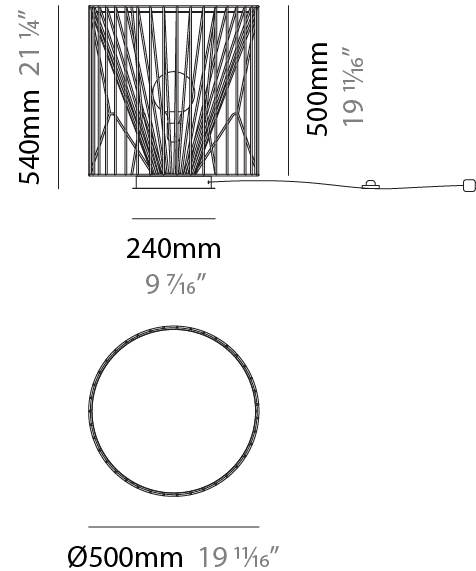

MARIOLA PORTABLE

D114031- - -

base number   Finish Options   Finish Options

1. To build a product code in our configurator select the specify button on the base model # product page
2. To build a manual product code on this datasheet choose from the options listed below in blue font and add the suffix to the base model #

GENERAL

Series: Mariola
Brand: Ole
Division: Design
Mounting Type: Portable
Mounting Location: Floor
Subcategory: Ambient

PHYSICAL

Shape: Abstract
Diameter (mm): 500
Diameter (in): 19 11/16
Height (mm): 540
Height (in): 21 1/4
Light Distribution: Omnidirectional
Diffuser: PMMA - Opal
Fixture Finish: BEI / BLK / BLU / COG / DGN / GRY / MRN / MOC / MUS / OLV / SIL / STN / TER / WHI
Holder Finish: WHI / GSD
Accent Finish: WHI
Fixture Material: Fabric Cord / Metal
Cable Details: 220/100 Cord

ELECTRICAL

Number of Lamps: 1
Lamp Type: LED Retrofit
Lamp Shape: A19
Bulb Included: Bulb Not Included
Max. Wattage Per Lamp (W): 15
Lamp Base: E26
Input Voltage (V): 120
Upon Request: 277Vac / GU24

LED

OPTICAL

RATINGS AND CERTIFICATIONS

Certified By: Certified for North American Standards
IP rating: IP20

PROJECT
TYPE
SPECIFIER
QUANTITY
DATE