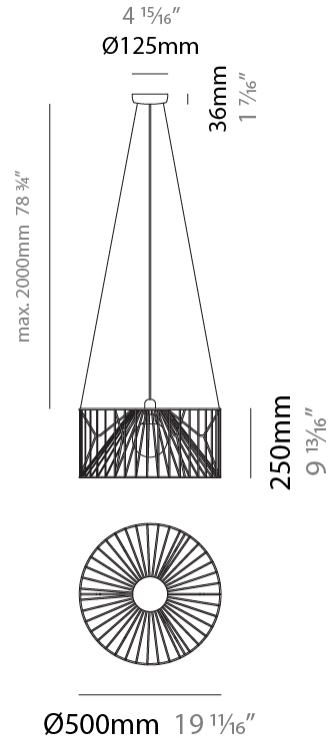

MARIOLA SUSPENSION

D111180-

base number   Finish Options   Finish Options   Finish Options

1. To build a product code in our configurator select the specify button on the base model # product page
2. To build a manual product code on this datasheet choose from the options listed below in blue font and add the suffix to the base model #

GENERAL

Series: Mariola
Brand: Ole
Division: Design
Mounting Type: Suspension
Mounting Location: Ceiling
Subcategory: Pendant

PHYSICAL

Shape: Abstract
Diameter (mm): 500
Diameter (in): 19 11/16
Height (mm): 250
Height (in): 9 13/16
Max. Overall Height (mm): 2250
Max. Overall Height (in): 88 9/16
Light Distribution: Omnidirectional
Fixture Finish: BEI / BLK / BLU / COG / DGN / GRY / MRN / MOC / MUS / OLV / SIL / STN / TER / WHI
Holder Finish: MWH / MBK
Accent Finish: WHI / GSD
Fixture Material: Fabric Cord / Metal
Cable Details: 2,000mm/78 3/4" Transparent Cable

ELECTRICAL

Number of Lamps: 1
Lamp Type: LED Retrofit
Bulb Included: Bulb Not Included
Max. Wattage Per Lamp (W): 20
Lamp Base: E26
Input Voltage (V): 120
Upon Request: 277Vac / GU24

LED

OPTICAL

RATINGS AND CERTIFICATIONS

Certified By: Certified for North American Standards
IP rating: IP20