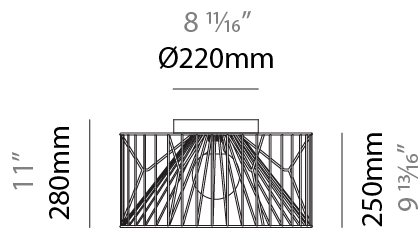

GENERAL

Series: Mariola
 Brand: Ole
 Division: Design
 Mounting Type: Suspension
 Mounting Location: Ceiling
 Subcategory: Pendant

PHYSICAL

Shape: Abstract
 Diameter (mm): 500
 Diameter (in): 19 11/16
 Height (mm): 250
 Height (in): 9 13/16
 Max. Overall Height (mm): 2250
 Max. Overall Height (in): 88 9/16
 Light Distribution: Omnidirectional
 Fixture Finish: BEI / BLK / BLU / COG / DGN / GRY / MRN / MOC / MUS / OLV / SIL / STN / TER / WHI
 Holder Finish: MWH / MBK
 Accent Finish: WHI / GSD
 Fixture Material: Fabric Cord / Metal
 Cable Details: 2,000mm/78 3/4" Transparent Cable

GENERAL

Series: Mariola
 Brand: Ole
 Division: Design
 Mounting Type: Suspension
 Mounting Location: Ceiling
 Subcategory: Pendant

PHYSICAL

Shape: Abstract
 Diameter (mm): 500
 Diameter (in): 19 11/16
 Height (mm): 500
 Height (in): 19 11/16
 Max. Overall Height (mm): 2500
 Max. Overall Height (in): 98 7/16
 Light Distribution: Omnidirectional
 Fixture Finish: BEI / BLK / BLU / COG / DGN / GRY / MRN / MOC / MUS / OLV / SIL / STN / TER / WHI
 Holder Finish: MWH / MBK
 Accent Finish: WHI / GSD
 Fixture Material: Fabric Cord / Metal
 Cable Details: 2,000mm/78 3/4" Transparent Cable

GENERAL

Series: Mariola
 Brand: Ole
 Division: Design
 Mounting Type: Surface
 Mounting Location: Ceiling
 Subcategory: Ambient

PHYSICAL

Shape: Abstract
 Diameter (mm): 500
 Diameter (in): 19 11/16
 Height (mm): 280
 Height (in): 11
 Light Distribution: Omnidirectional
 Fixture Finish: BEI / BLK / BLU / COG / DGN / GRY / MRN / MOC / MUS / OLV / SIL / STN / TER / WHI
 Holder Finish: WHI / GSD
 Accent Finish: WHI
 Fixture Material: Fabric Cord / Metal

Certified By: Certified for North American Standards
 IP rating: IP20

PROJECT
TYPE
SPECIFIER
QUANTITY
DATE

Ø500mm 19 11/16"

MARIOLA SURFACE

D112048-

PROJECT

TYPE

SPECIFIER